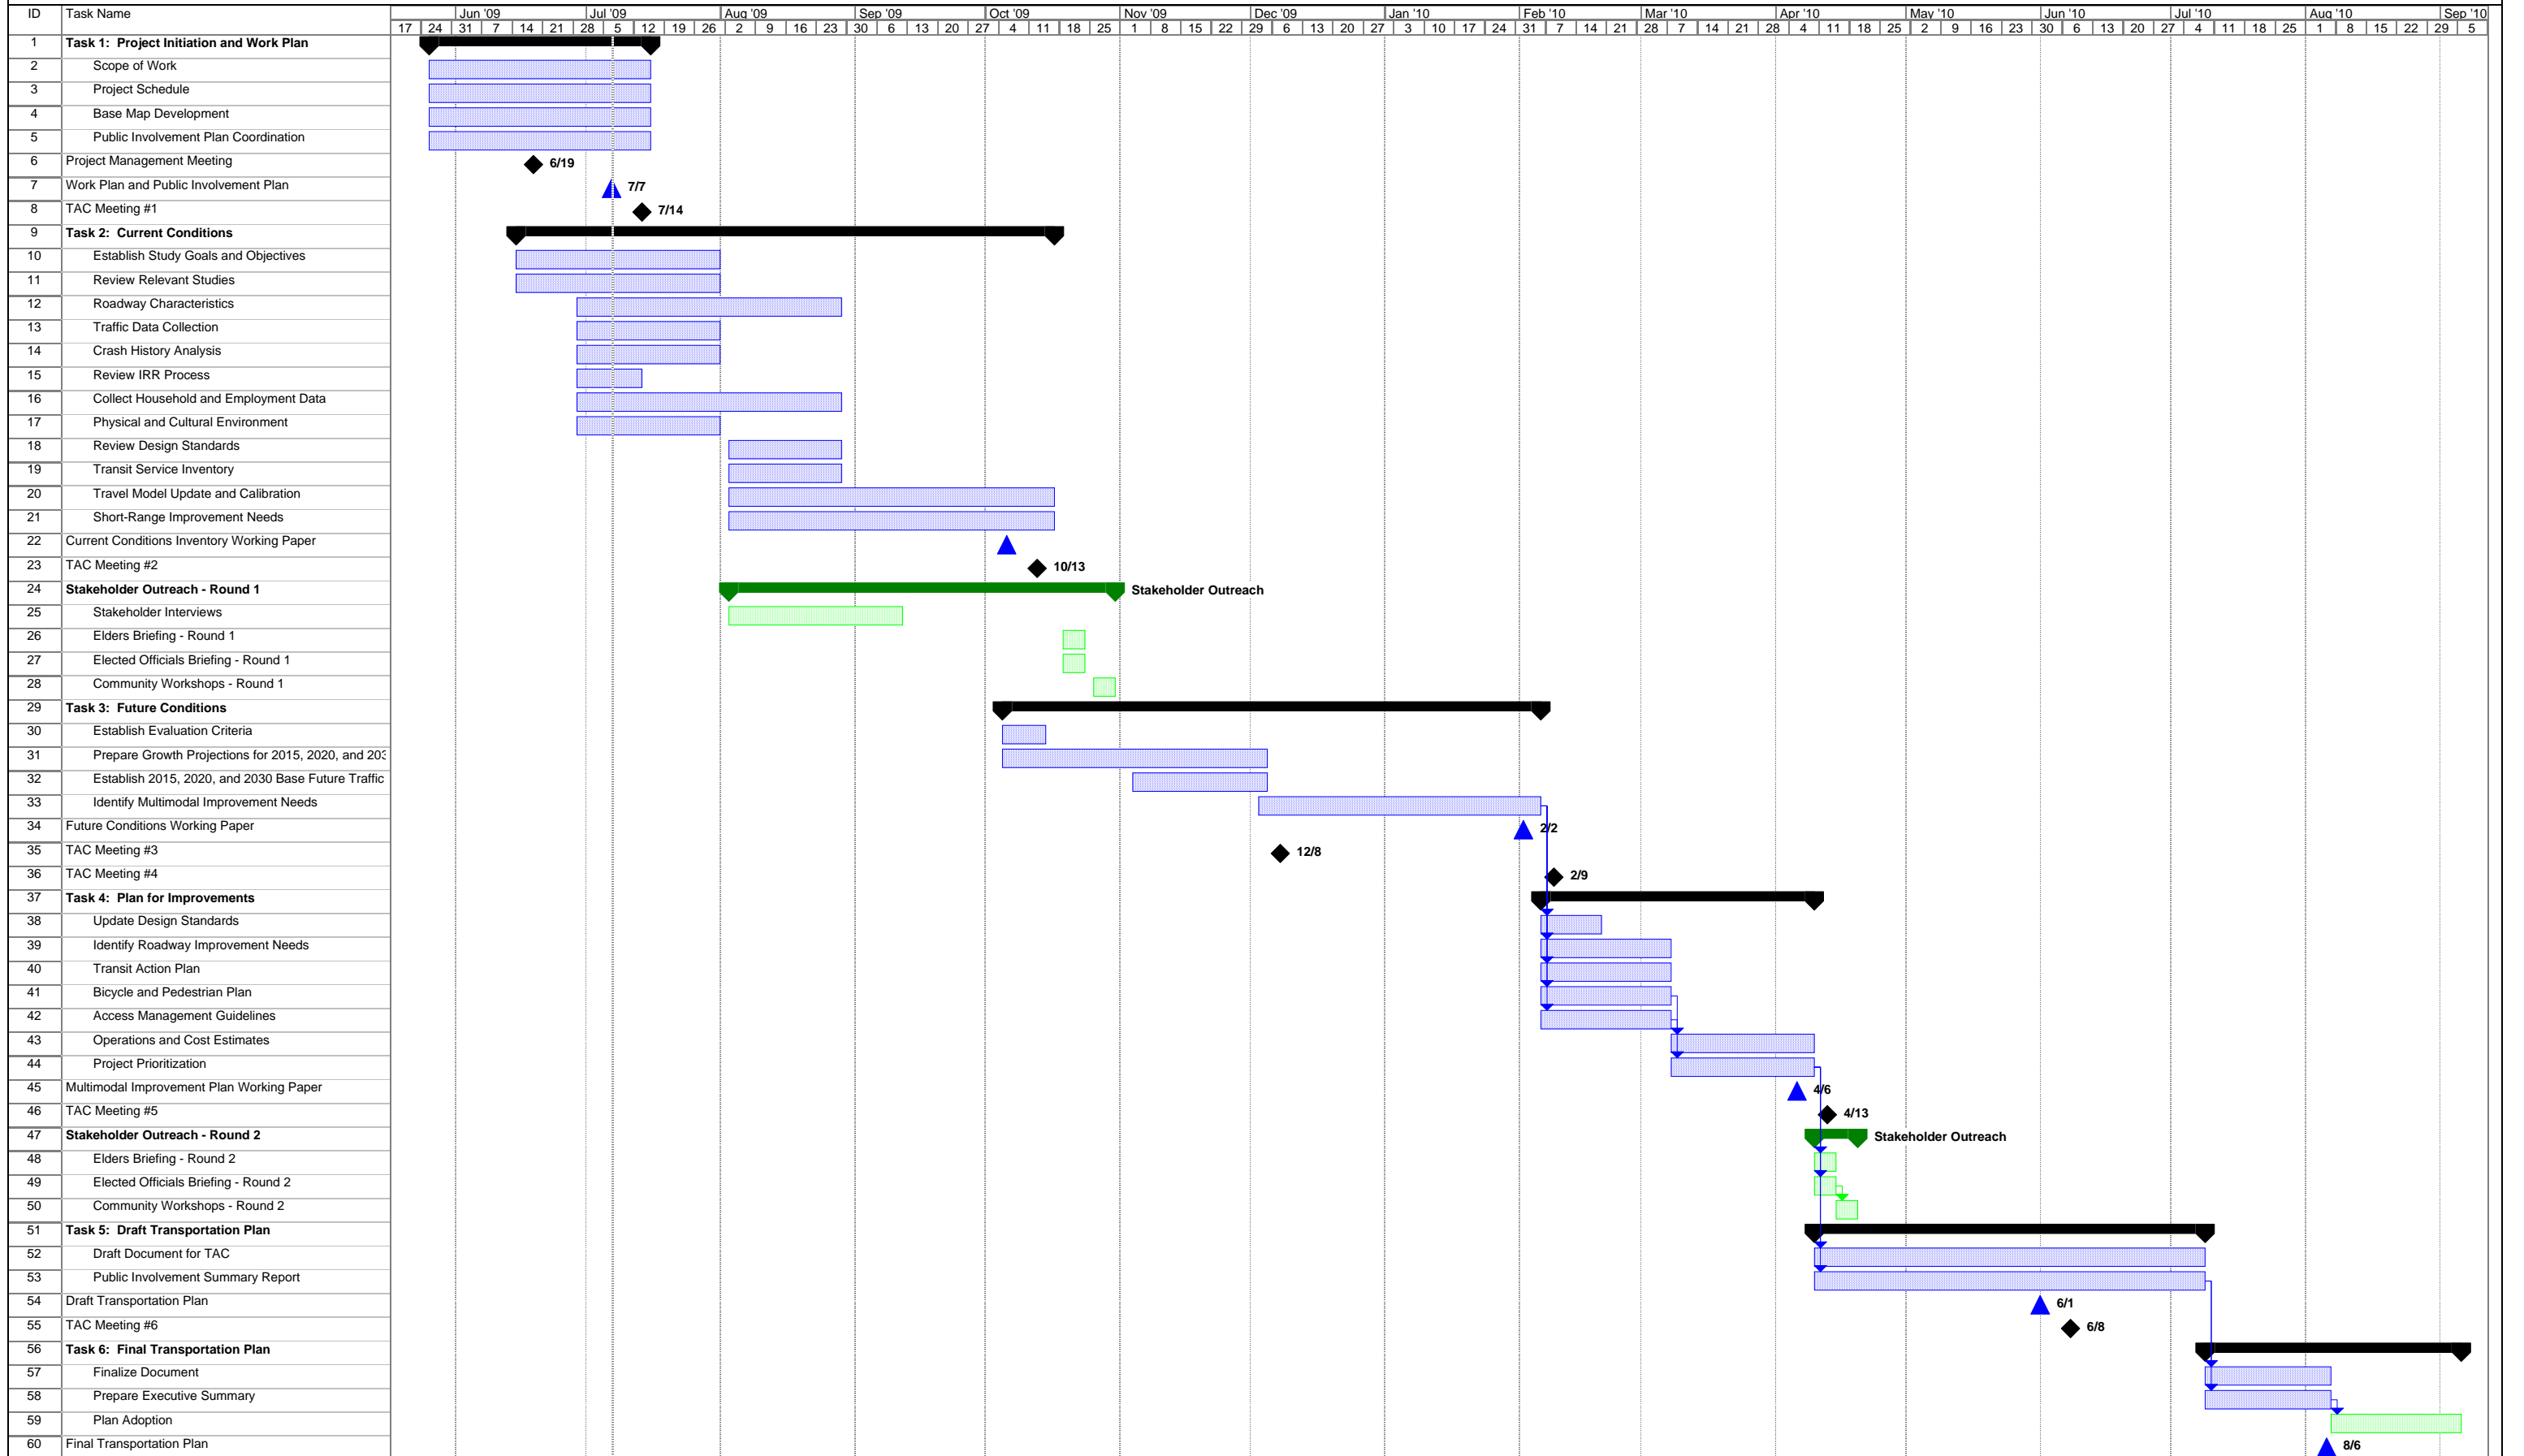

Salt River Pima-Maricopa Indian Community Long Range Transportation Planning Study

Initial Work Schedule

Date: Tue 7/7/09

Task Outreach Meeting Deliverable Summary