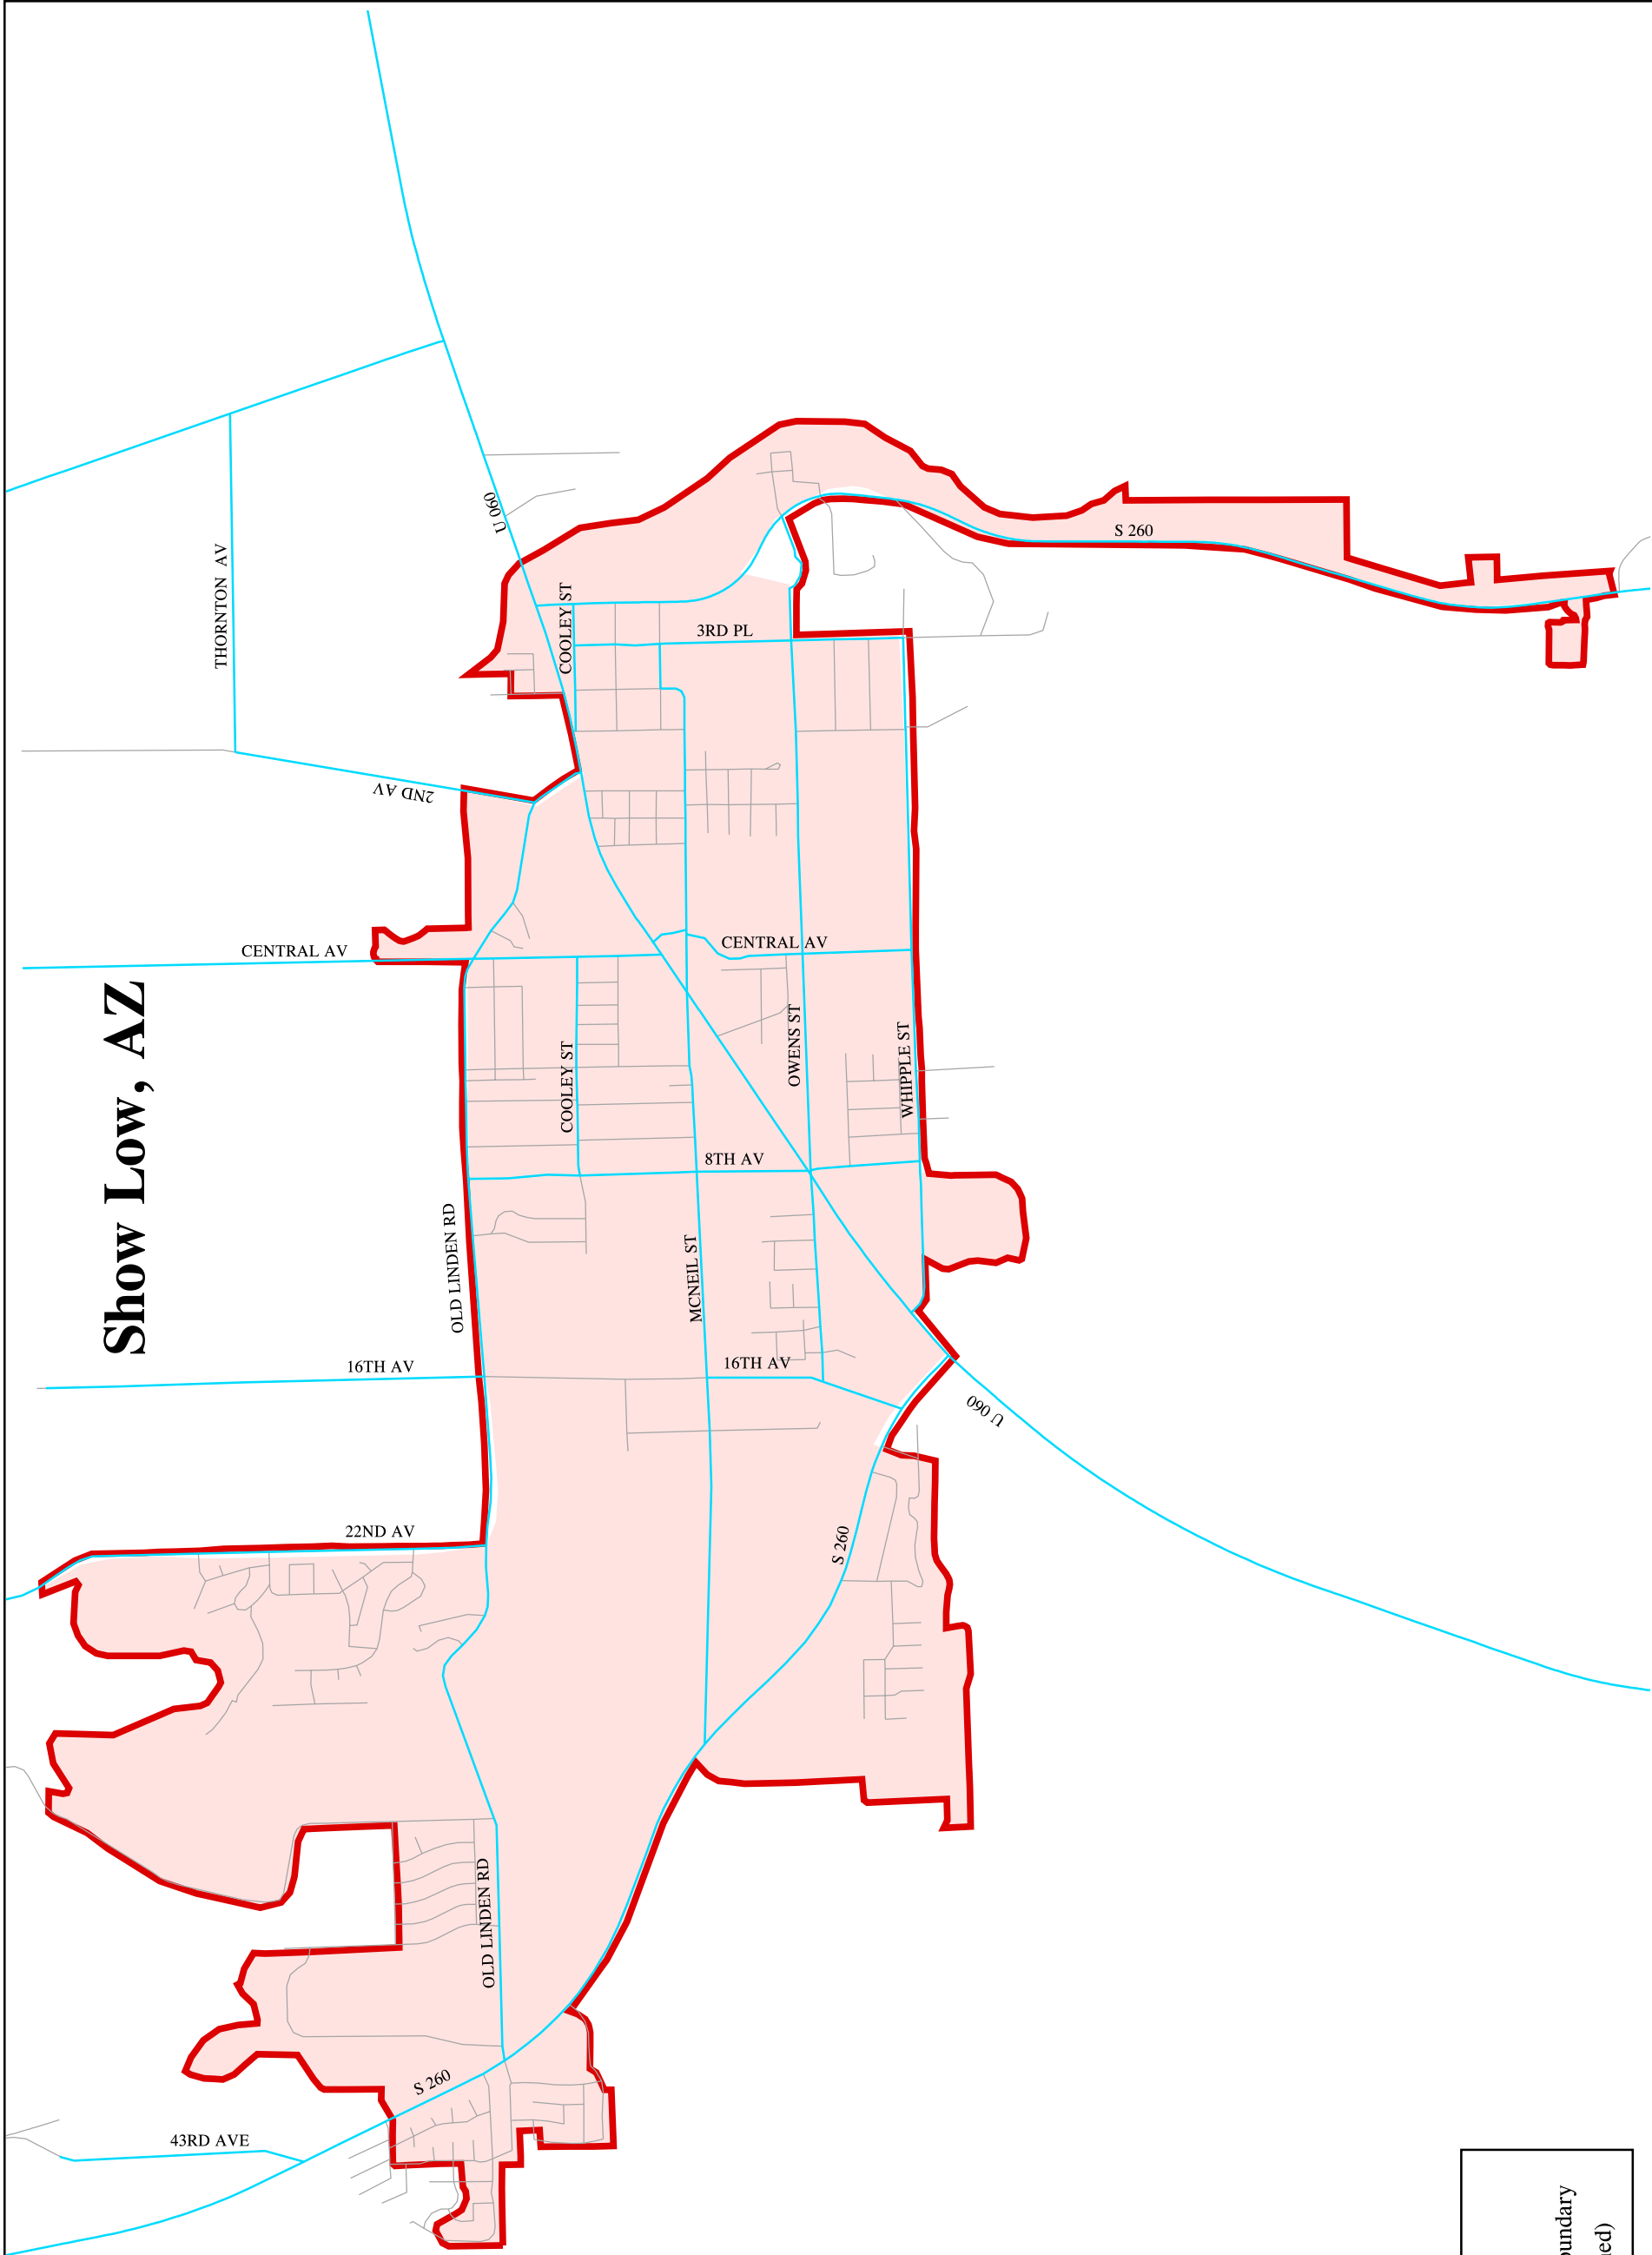

Show Low, AZ

APPROVED
FHWA DIVISION OFFICE

Name: **APPROVED**

Date: **June 20, 2003**

-  Local Roads
-  Functionally Classified Roads
-  Official Census 2000 Urban Boundary
-  2000 Urban Boundary (Smoothed)