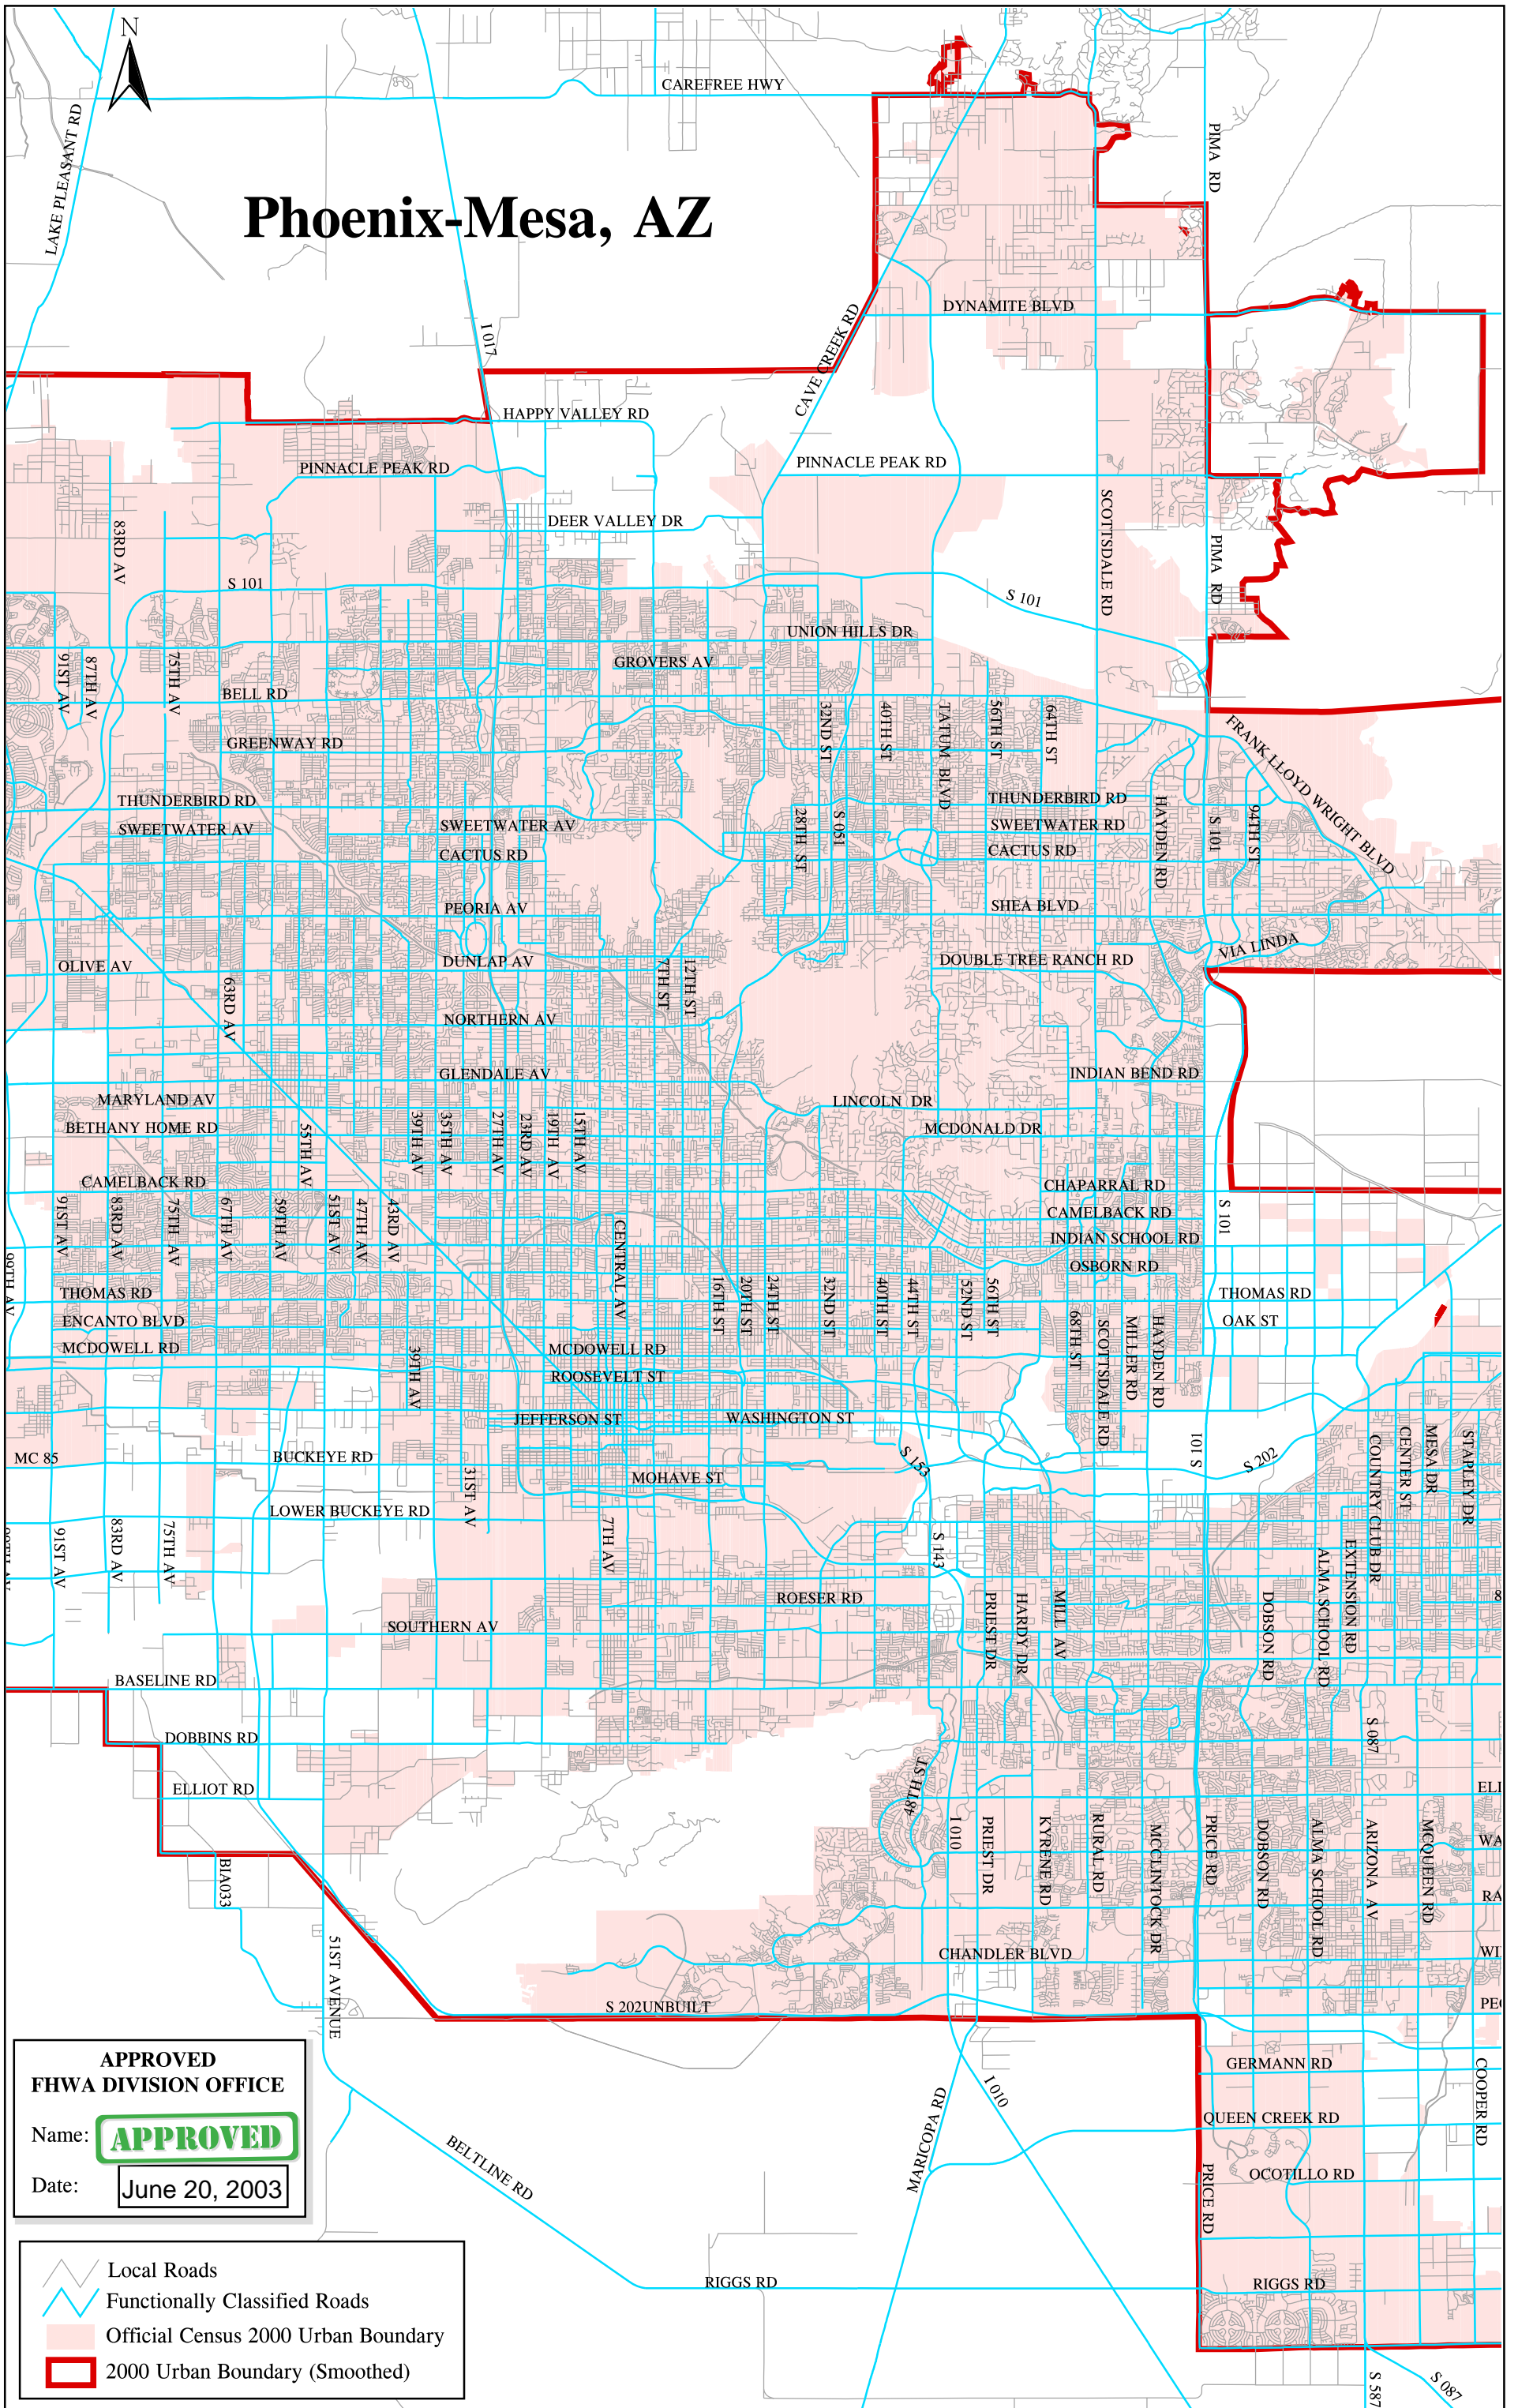

Phoenix-Mesa, AZ

APPROVED
FHWA DIVISION OFFICE

Name: **APPROVED**

Date: **June 20, 2003**

-  Local Roads
-  Functionally Classified Roads
-  Official Census 2000 Urban Boundary
-  2000 Urban Boundary (Smoothed)