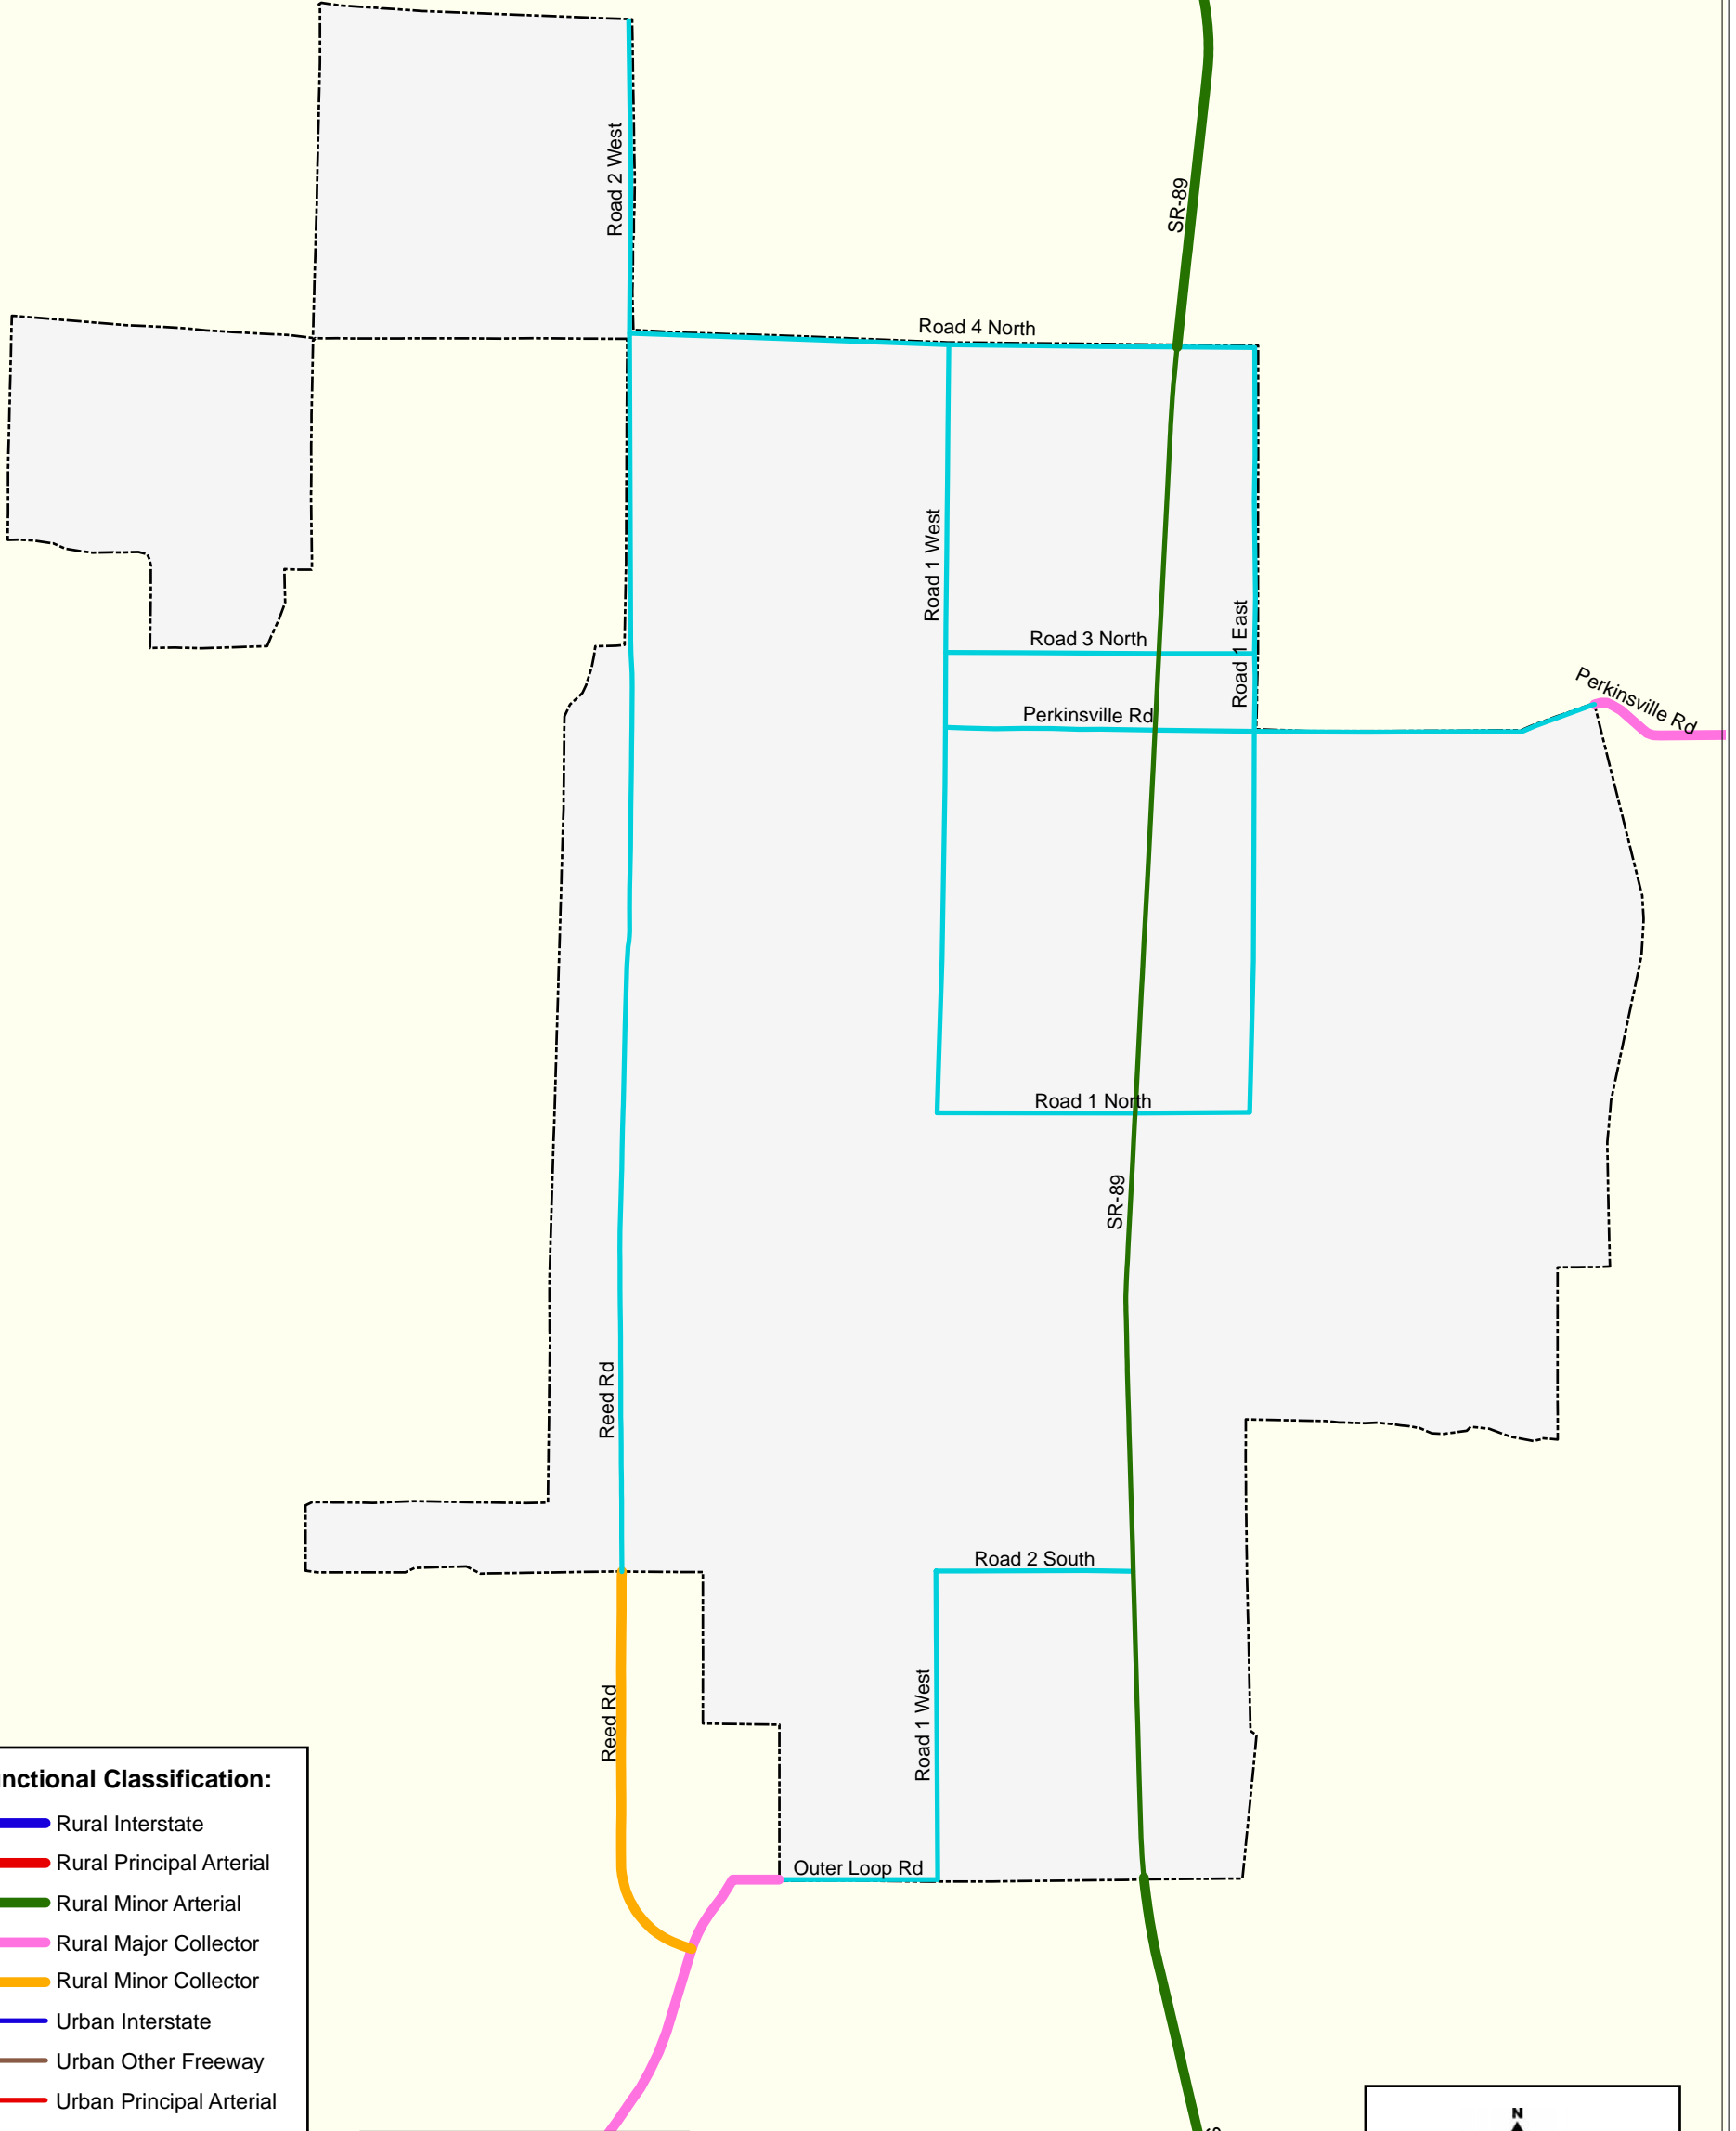

# Chino Valley Urban Area Functionally Classified Roads (2005)

**Functional Classification:**

- Rural Interstate
- Rural Principal Arterial
- Rural Minor Arterial
- Rural Major Collector
- Rural Minor Collector
- Urban Interstate
- Urban Other Freeway
- Urban Principal Arterial
- Urban Minor Arterial
- Urban Collector
- Local Road
- Urban Areas
- County Boundary