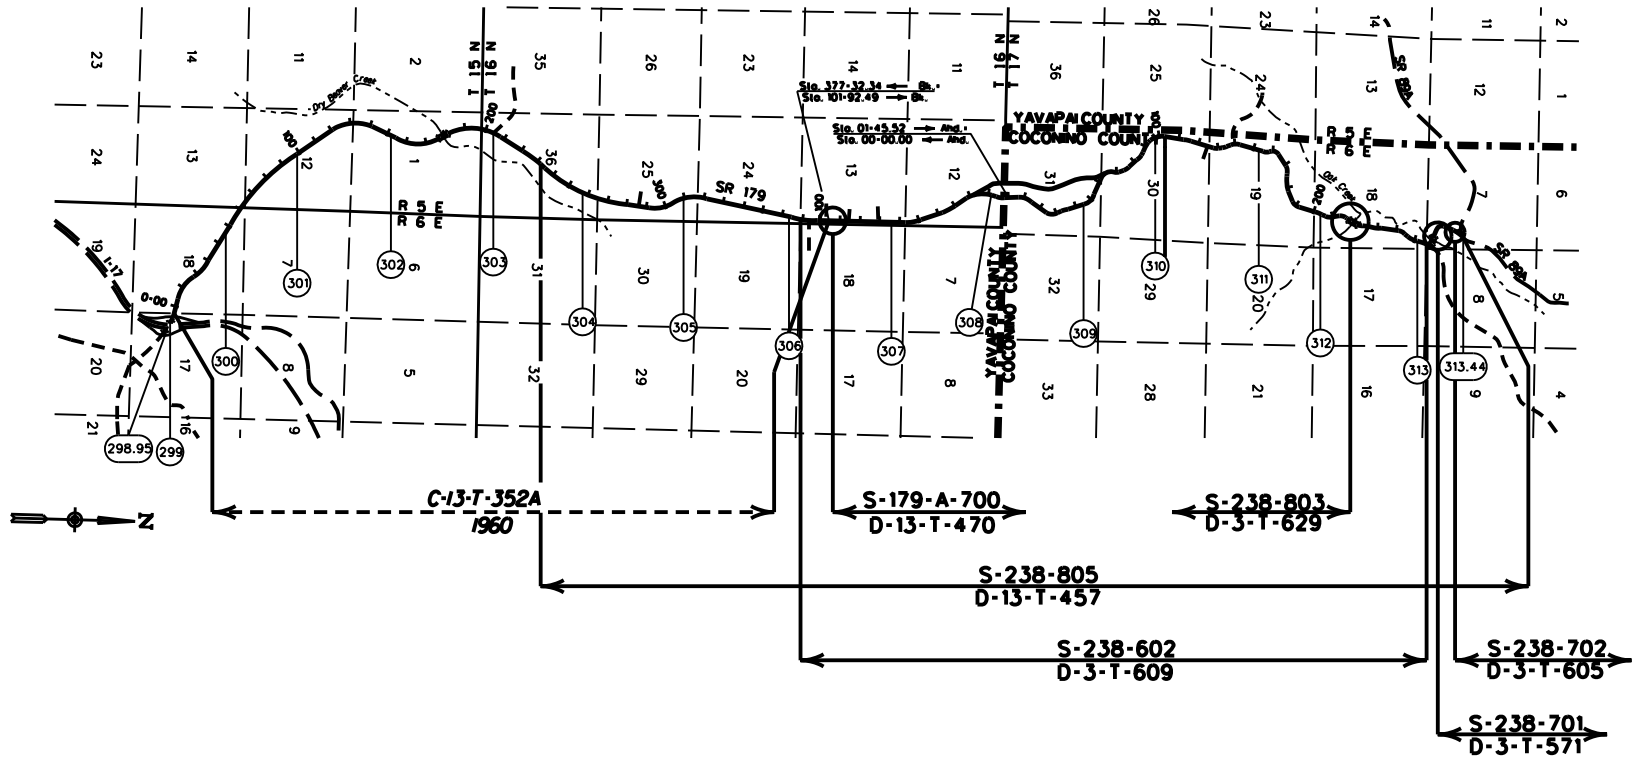

YAVAPAI COUNTY

COCONINO COUNTY

LEGEND

HIGHWAY	
MILEPOST	
STATIONING TICKS	
STRIP MAP	
SHEET MAP	

ARIZONA DEPARTMENT OF TRANSPORTATION INTERMODAL TRANSPORTATION DIVISION RIGHT OF WAY SECTION	
MILEPOST MAP	
ROUTE SR 179	MILEPOST 298.95 - 313.44
RIMROCK - SEDONA HWY	