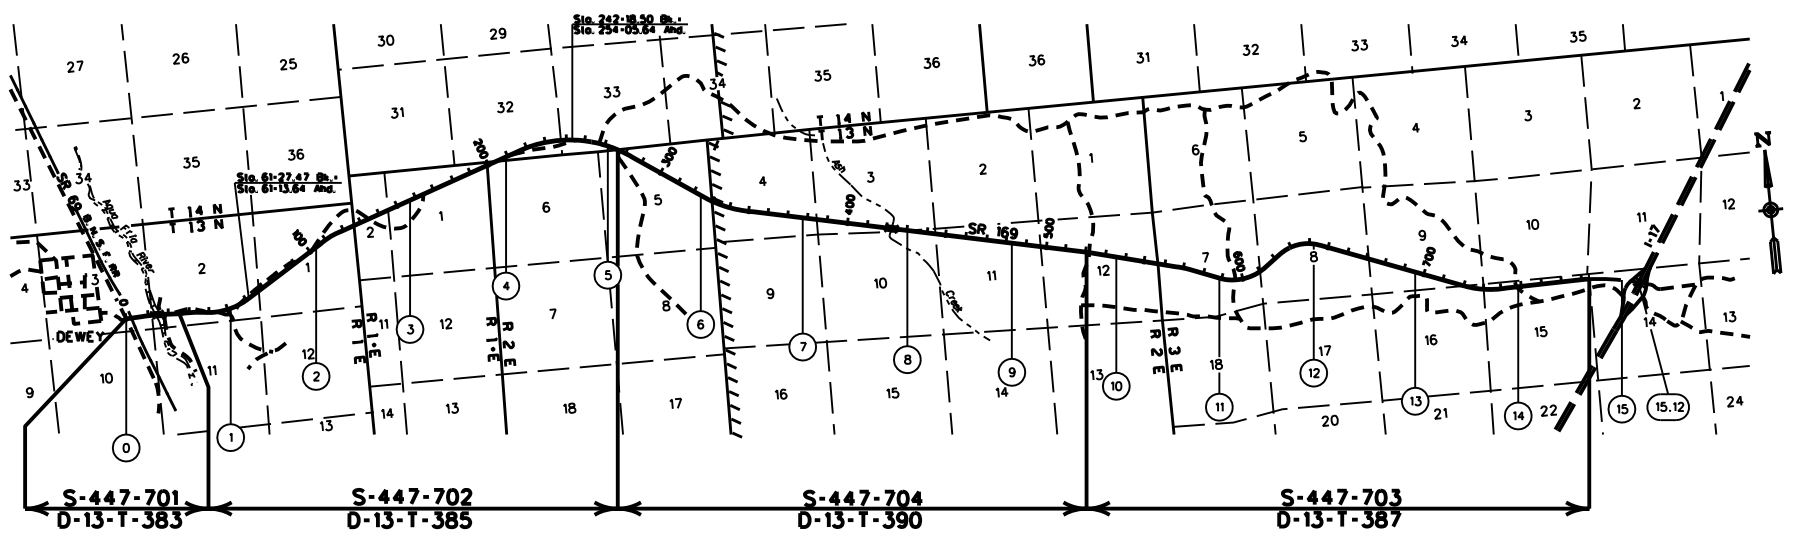

YAVAPAI COUNTY

<p>LEGEND</p> <p>HIGHWAY ———</p> <p>MILEPOST (1)</p> <p>STATIONING TICKS ———</p> <p>STRIP MAP ———</p> <p>SHEET MAP ———</p>		<p>ARIZONA DEPARTMENT OF TRANSPORTATION INTERMODAL TRANSPORTATION DIVISION RIGHT OF WAY SECTION</p>		1
		<p>MILEPOST MAP</p>		
<p>ROUTE SR 169</p>		<p>MILEPOST 0.00 - 15.12</p>		
<p>HIGHWAY NAME</p>		<p>DEWEY - COPPER CANYON HWY</p>		

COPIES OF RIGHT OF WAY MAP SHEETS AND STRIP MAPS ARE AVAILABLE TO THE PUBLIC FROM: RIGHT OF WAY PLANS SECTION, MAIL DROP 612E, 205 SOUTH 17TH AVENUE, PHOENIX AZ 85007, TELEPHONE (602)712-7270.