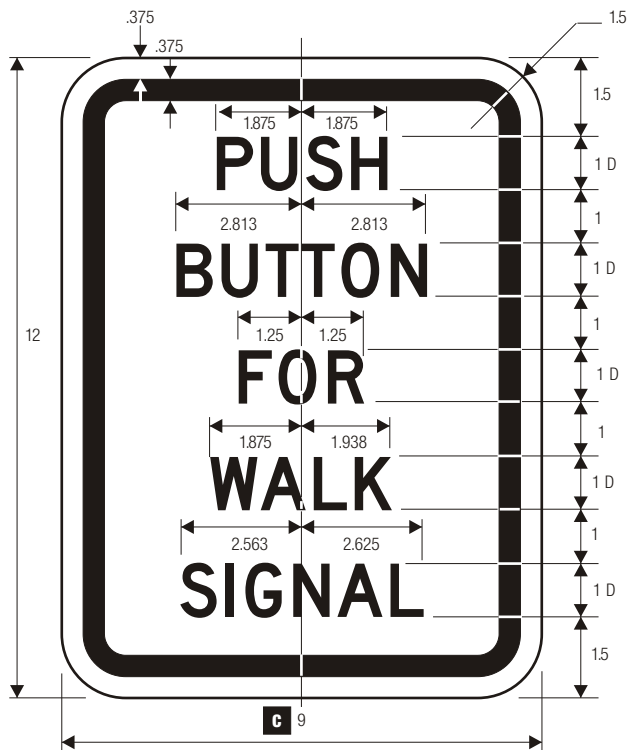

R10-3

PEDESTRIAN TRAFFIC SIGNAL

R10-3a

PEDESTRIAN TRAFFIC SIGNAL

R10-4

PEDESTRIAN TRAFFIC SIGNAL

R10-4a

PEDESTRIAN TRAFFIC SIGNAL

COLORS: LEGEND & SYMBOL — BLACK
 BACKGROUND — WHITE (RETROREFLECTIVE)

*See standard arrow details