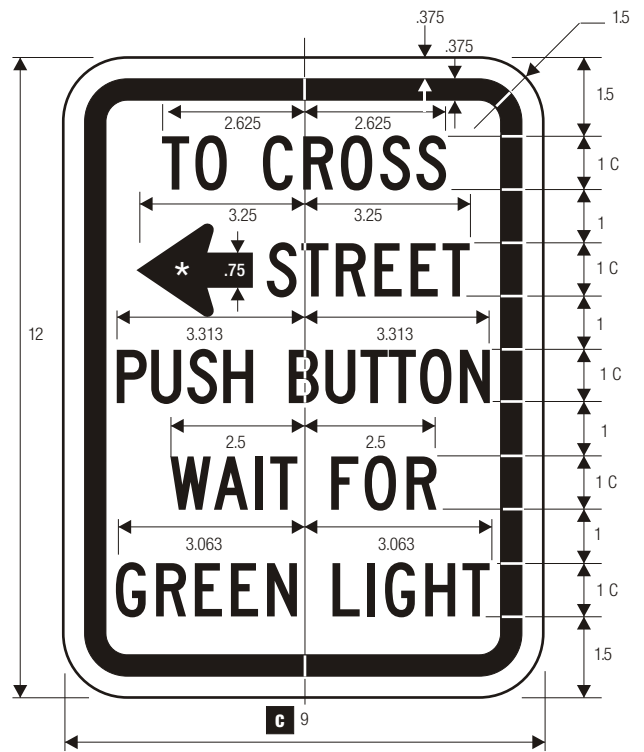

R10-3

PEDESTRIAN TRAFFIC SIGNAL

R10-3a

PEDESTRIAN TRAFFIC SIGNAL

R10-4

PEDESTRIAN TRAFFIC SIGNAL

R10-4a

PEDESTRIAN TRAFFIC SIGNAL

COLORS: LEGEND & SYMBOL — BLACK
 BACKGROUND — WHITE (RETROREFLECTIVE)

*See standard arrow details