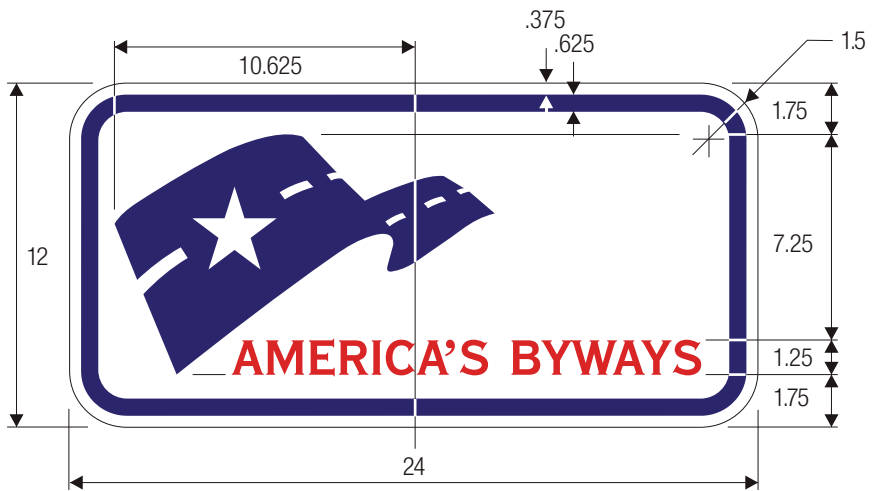

D6-4

NATIONAL SCENIC BYWAYS

\*See page 6-61 for symbol design.

D6-4a

NATIONAL SCENIC BYWAYS

COLORS:	SYMBOL	BLUE & WHITE (RETROREFLECTIVE)
	LEGEND	RED (RETROREFLECTIVE)
	BACKGROUND	WHITE (RETROREFLECTIVE)