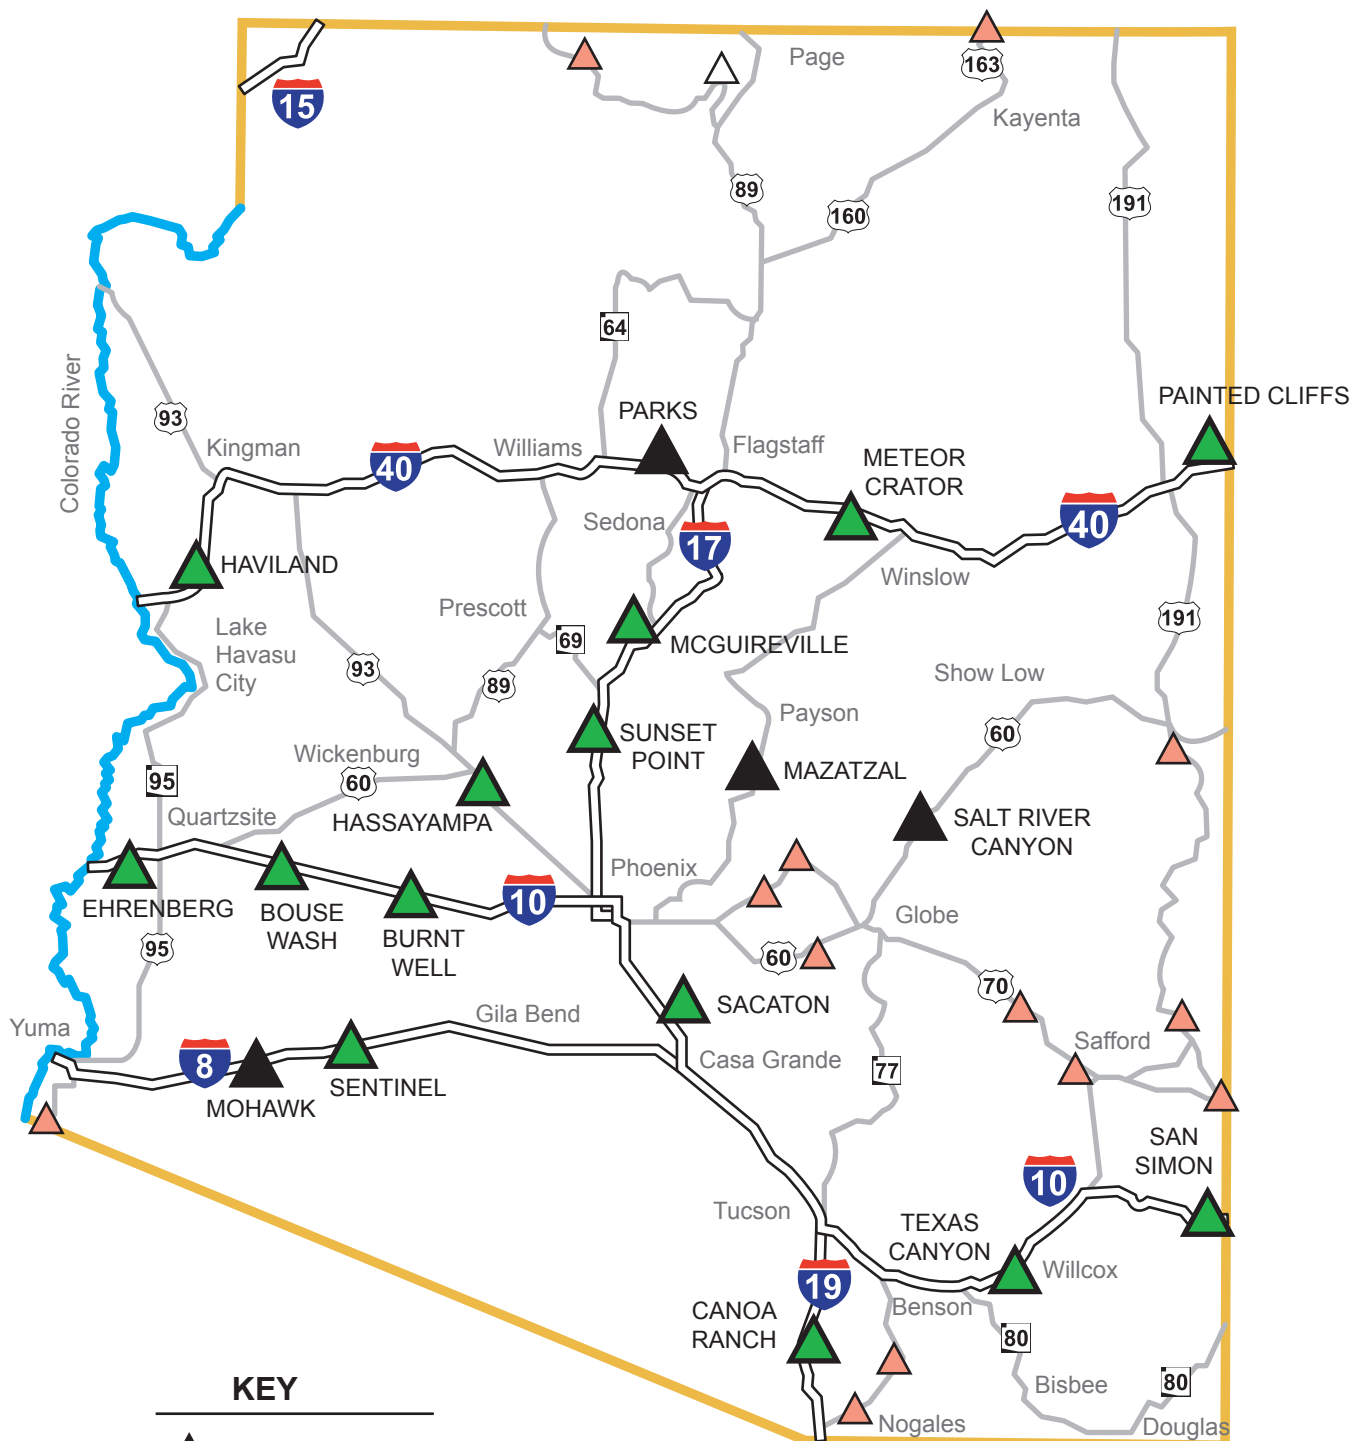

ARIZONA REST AREAS

KEY

-  **CURRENTLY OPEN**
-  **WILL REMAIN CLOSED**
-  **NON-ADOT OPERATED**
-  **ADOT AND NATIONAL PARK**