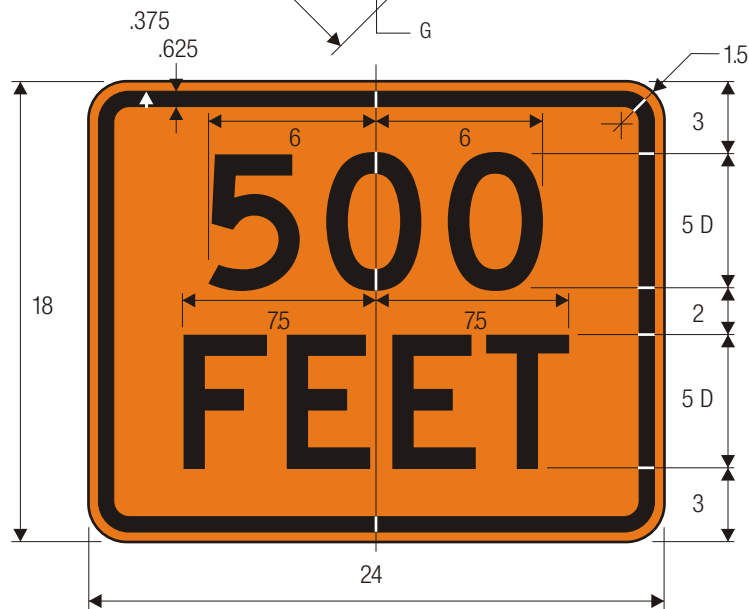

W20-7
FLAGGER

W16-2P
DISTANCE (2 LINE) (ENGLISH)

A	B	C	D	E	F	G
24	.375	.625	1.75	9	9.688	1.5
30	.5	.75	2.25	11.25	12.125	1.875
36	.625	.875	2.75	13.5	14.625	2.25
48	.75	1.25	3.75	18	19.5	3

TTC SIGN COLORS:
 LEGEND — BLACK
 BACKGROUND— ORANGE (RETROREFLECTIVE)